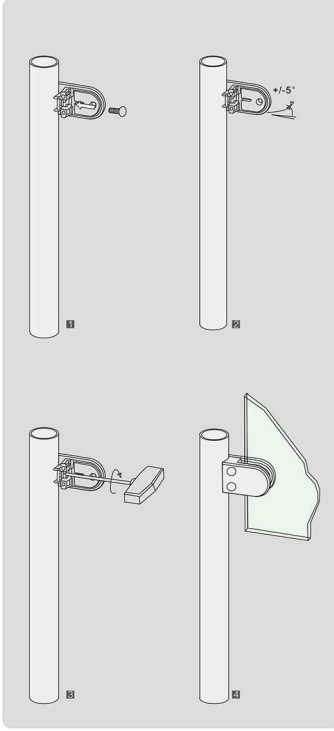

ART.ND / **AS-G199**
空心方活动夹
Grade: SS304 / Zinc Alloy
Finish: Mirror / Satin

ART.ND / **AS-G200**
Grade: SS304 / Zinc Alloy
Finish: Mirror / Satin

ART.ND / **AS-G201**
大号活动夹
Grade: SS304 / Zinc Alloy
Finish: Mirror / Satin

ART.ND / **AS-G203**
方活动夹
Grade: SS304 / Zinc Alloy
Finish: Mirror / Satin

ART.ND / **AS-G204**
Grade: SS304 / Zinc Alloy
Finish: Mirror / Satin

ART.ND / **AS-G205**
Grade: SS304 / Zinc Alloy
Finish: Mirror / Satin