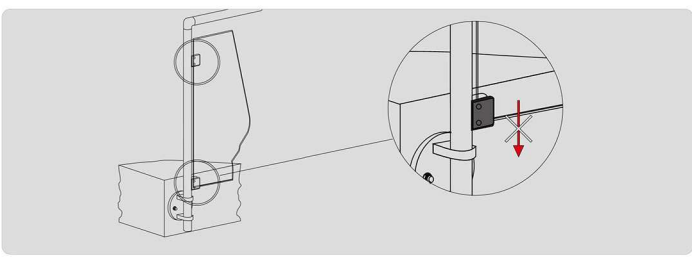

ART.ND / **AS-G208**
Grade: 304 ; 316
Finish: Mirror / Satin

ART.ND / **AS-G209**
Grade: 304 ; 316
Finish: Mirror / Satin

ART.ND / **AS-G210**
Grade: 304 ; 316
Finish: Mirror / Satin

ART.ND / **AS-G207**
Grade: SS304 / Zinc Alloy
Finish: Mirror / Satin